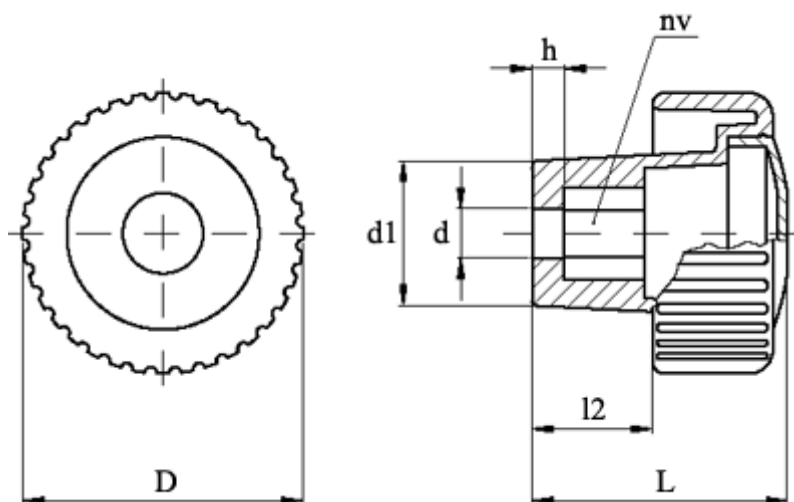

Data Sheet

Article number: 23021387612

Description: E+G Knurled knob
MCT.50 EH-8 C2, Orange centre cap

Measures

D = 50
d = 8
d1 = 23.0
h = 5
L = 40
l2 = 21
NV = 13